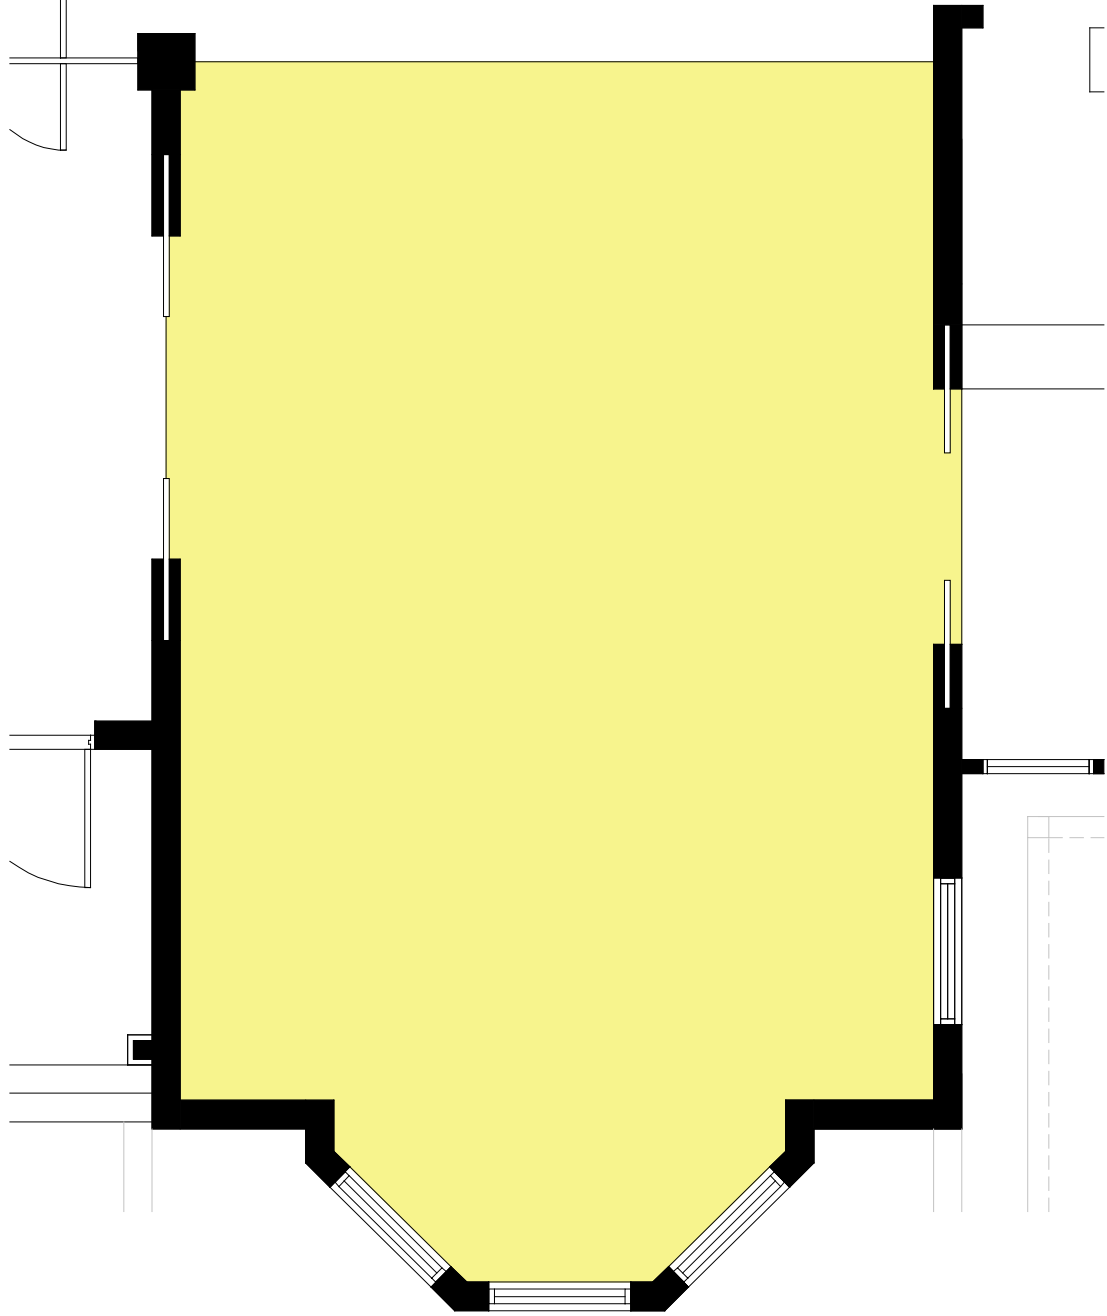

Toilets

Reception

**RESTAURANT - THE BAY ROOM**  
**DININGROOM STYLE**

43 m<sup>2</sup>

40 Delegates