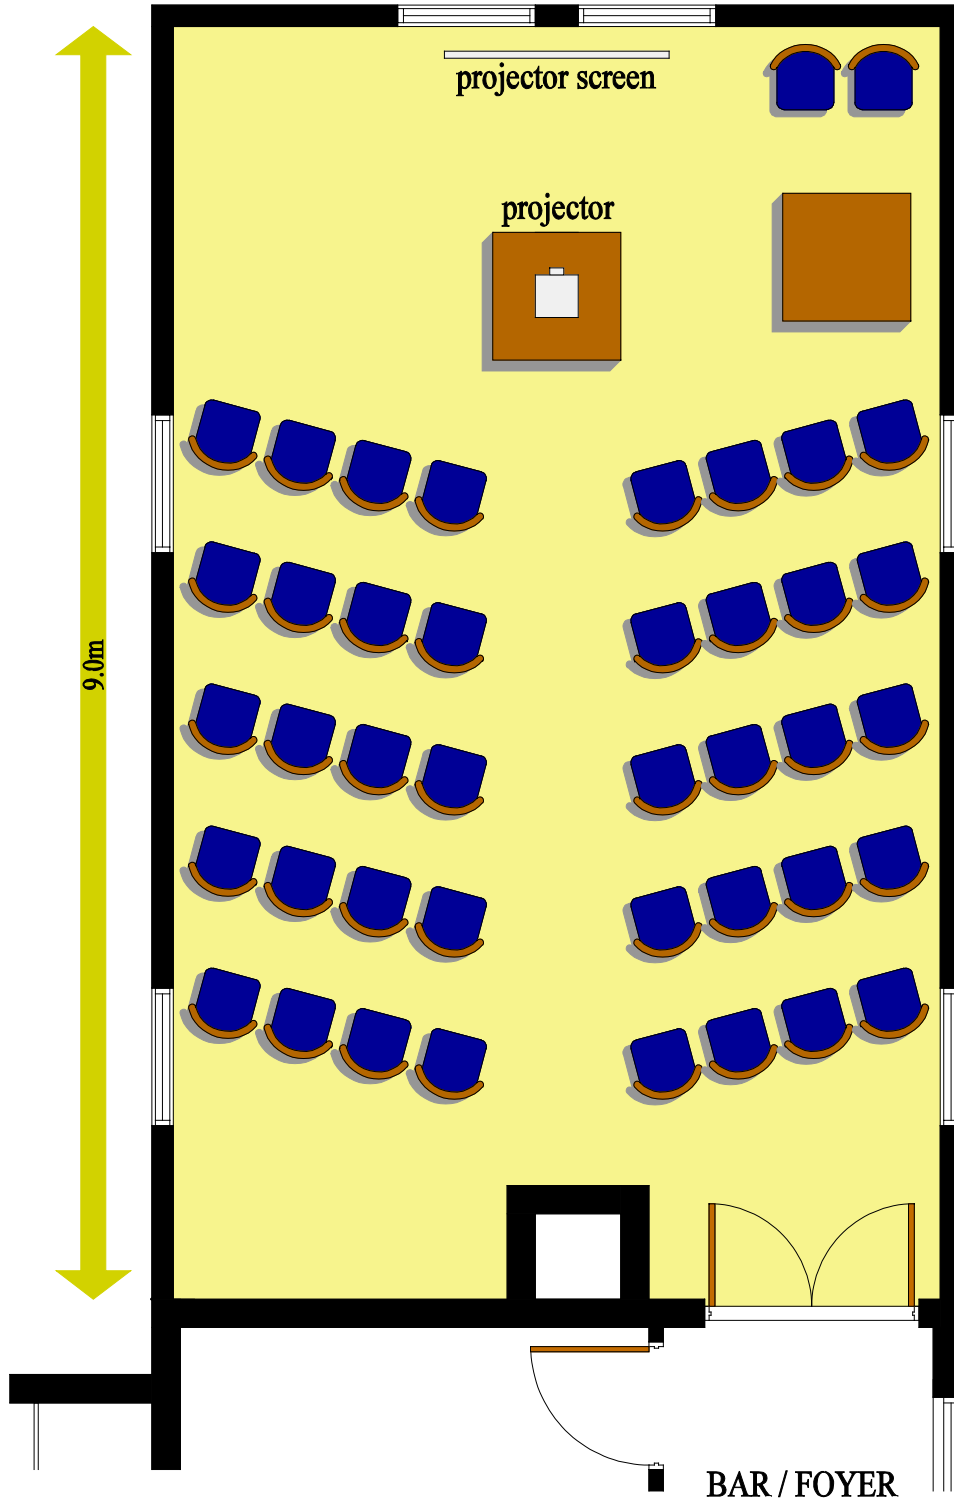

5.4m

LIBRARY
THEATRE STYLE

48 m²

40 Delegates

TOILETS