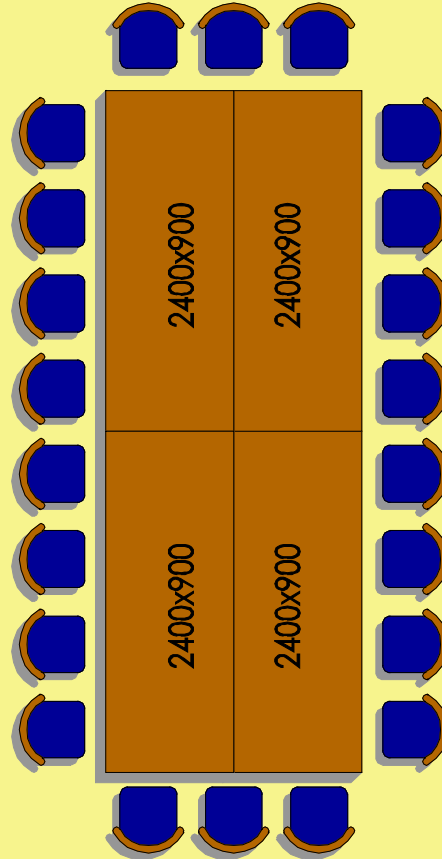

5400

8960

Ceiling mounted projector screen.

Tea & coffee station 2100x750

Office

Reception / Foyer

LIBRARY BOARDROOM STYLE

48 m<sup>2</sup>

22 Delegates